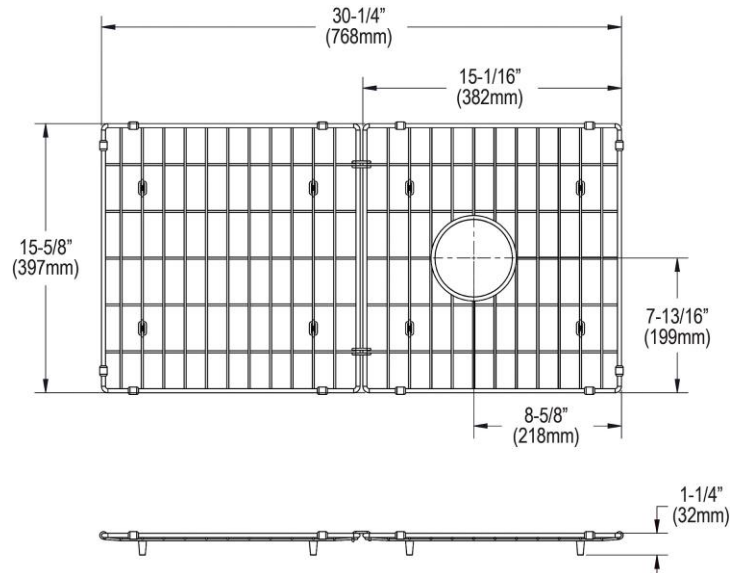

Material:	Stainless Steel
Dimensions:	29-15/16" x 14-7/8" x 1-1/4"
Fits Bowl Size(s):	31.39" x 16.19"

A Century of Tradition and Quality.

For more than 100 years, Elkay has been making innovative products and providing exceptional customer care. We take pride in offering plumbing products that make life easier, inspire change and leave the world a better place.

[Clean and Care Manual (PDF)](#)

[Clean and Care Manual (PDF)](#)

[Warranty (PDF)](#)